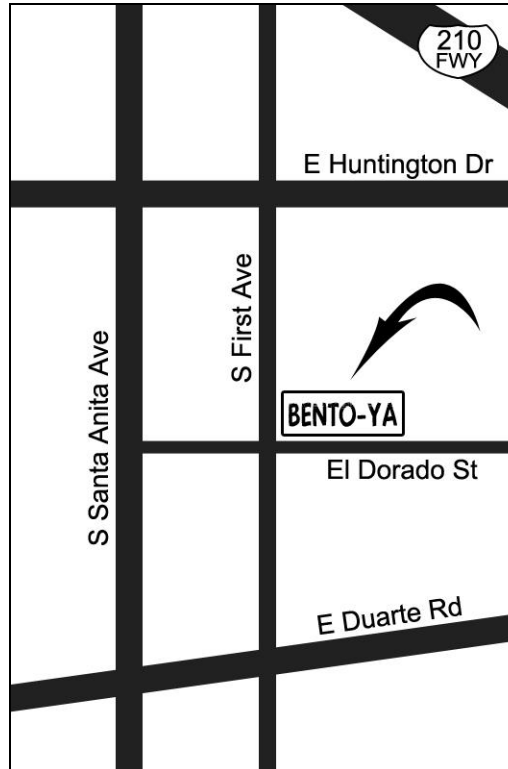

MELON CREAMY SODA (can)

2.75

MANGO CREAMY SODA (can)

2.75

OPEN MONDAY – SATURDAY  
11:00 AM – 9:00 PM  
(CLOSED ON SUNDAYS)

SUSHI & JAPANESE GOURMET  
**BENTO-YA**  
www.bento-ya.net 弁当屋

420 S. First Ave.  
Arcadia, CA 91006  
Phone (626) 445-0910